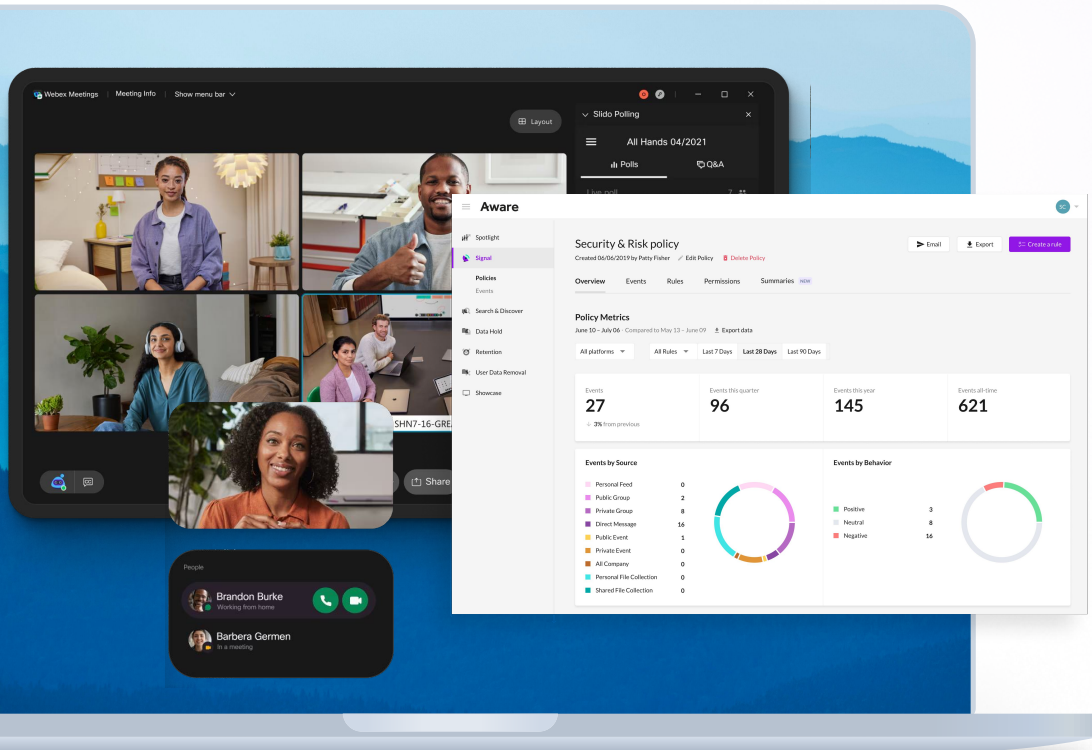

ONE PARTNER UNLOCKS THE ENTERPRISE

Real-time security, compliance, and insights for Webex

Aware offers advanced controls and governance in order to enable all populations to confidently use Webex

- Enforce 'Acceptable Use' policies for all, including regulated and BYOD employees, and report on violations or undesired behavior
- Maintain compliance with industry and company regulations with granular data management controls
- The industry's most accurate AI-powered detection engine surfaces and remediates sharing of PHI/PII/PCI and other confidential information
- Speed eDiscovery with purpose-built preservation, collection and review workflows

One Vendor. Lower Total Cost of Ownership

Core Capabilities	eDiscovery Partner	DLP or CASB Partner	Analytics Partner	Aware
Collection and Archive	✓			✓
eDiscovery	✓			✓
Data Preservation/Legal Hold	✓			✓
Retention from Archive	✓			✓
Retention from Platform (Bi-Directional)				✓
Data Loss Prevention & Monitoring		✓		✓
Compliance/AUP Enforcement		✓		✓
Reputation Management				✓
Sentiment Analysis			✓	✓
Survey Analysis			✓	✓
Campaign Tracking				✓