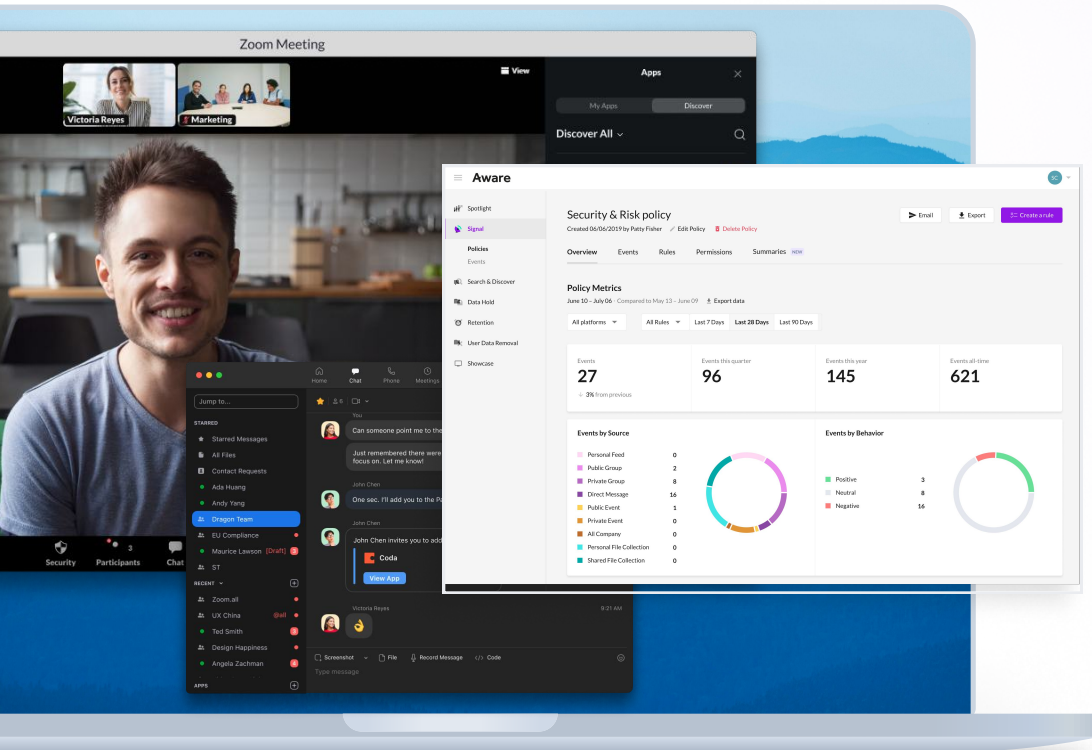

ONE PARTNER UNLOCKS THE ENTERPRISE

Reduce risk and unlock insights in Zoom Team Chat

Aware offers advanced controls and governance to enable all populations to confidently use Zoom Team Chat

- Maintain compliance with industry and company regulations with granular data management controls
- The industry's most accurate AI-powered detection engine surfaces and remediates sharing of PHI/PII/PCI and other confidential information
- Speed eDiscovery with purpose-built preservation, collection and review workflows
- Get more insights into the health of your organization with real-time sentiment analysis

One Vendor. Lower Total Cost of Ownership

Core Capabilities	eDiscovery Partner	DLP or CASB Partner	Analytics Partner	Aware
Collection and Archive	✓			✓
eDiscovery	✓			✓
Data Preservation/Legal Hold	✓			✓
Retention from Archive	✓			✓
Retention from Platform (Bi-Directional)				✓
Data Loss Prevention & Monitoring		✓		✓
Compliance/AUP Enforcement		✓		✓
Reputation Management				✓
Sentiment Analysis			✓	✓
Survey Analysis			✓	✓
Campaign Tracking				✓